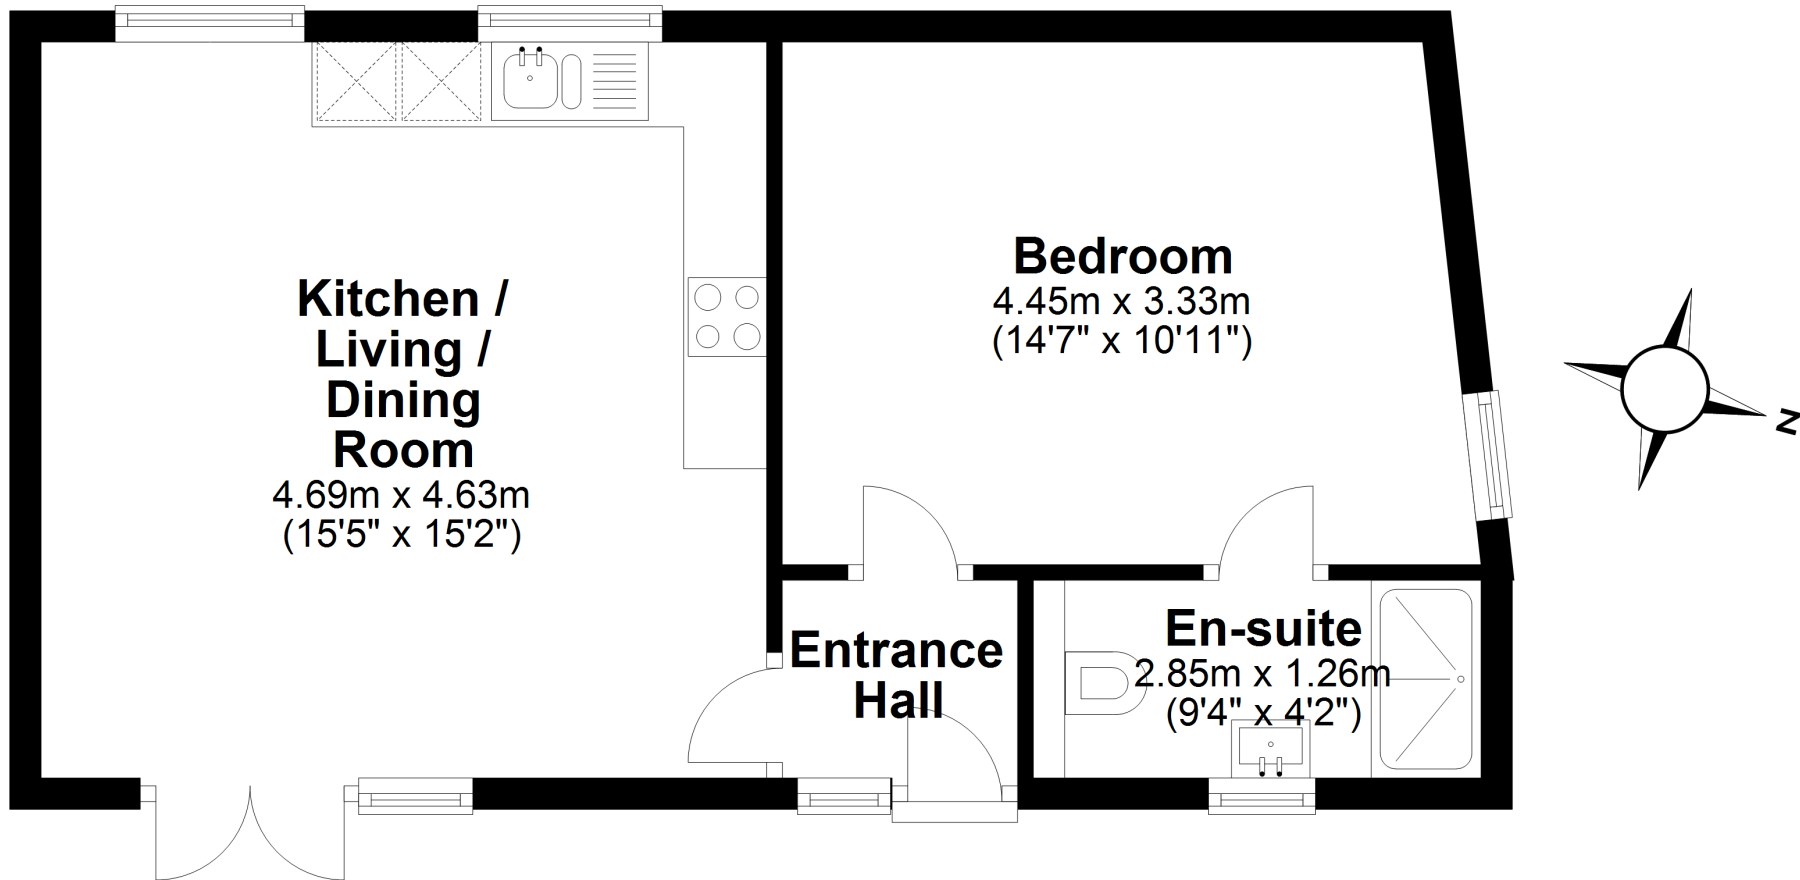

# Floor Plan

Approx. 43.5 sq. metres (468.5 sq. feet)

Total area: approx. 43.5 sq. metres (468.5 sq. feet)

Drawings are for guidance only  
Plan produced using PlanUp.