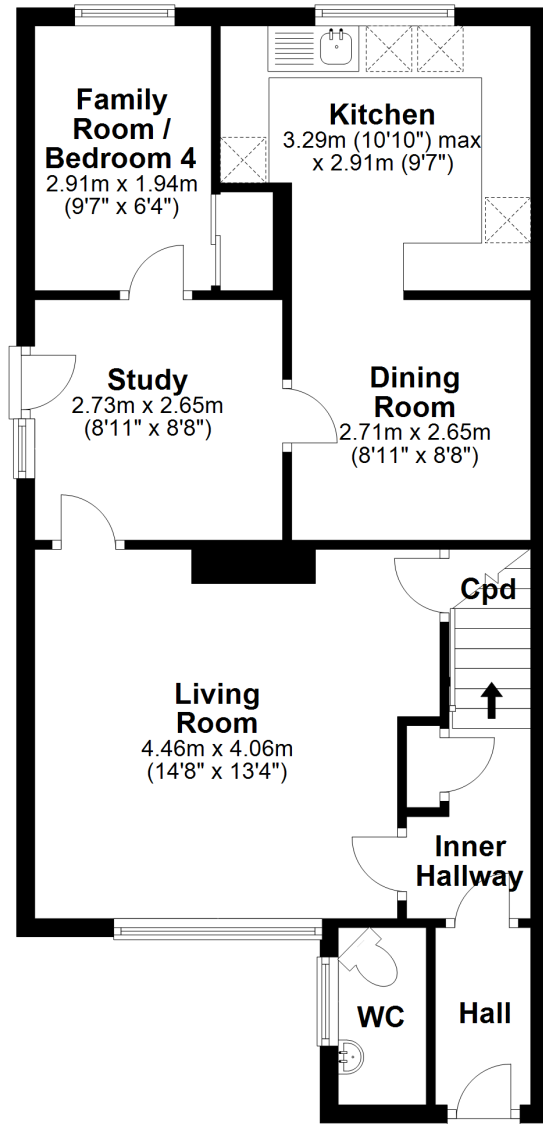

Ground Floor

Approx. 57.5 sq. metres (618.8 sq. feet)

First Floor

Approx. 37.1 sq. metres (399.2 sq. feet)

Total area: approx. 94.6 sq. metres (1017.9 sq. feet)

Drawings are for guidance only
Plan produced using PlanUp.