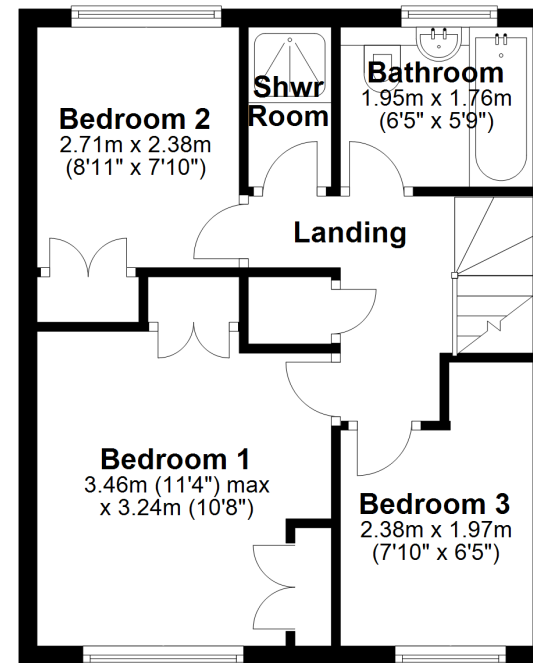

Ground Floor

Approx. 57.5 sq. metres (618.8 sq. feet)

First Floor

Approx. 37.1 sq. metres (399.2 sq. feet)

Total area: approx. 94.6 sq. metres (1017.9 sq. feet)

Drawings are for guidance only
Plan produced using PlanUp.